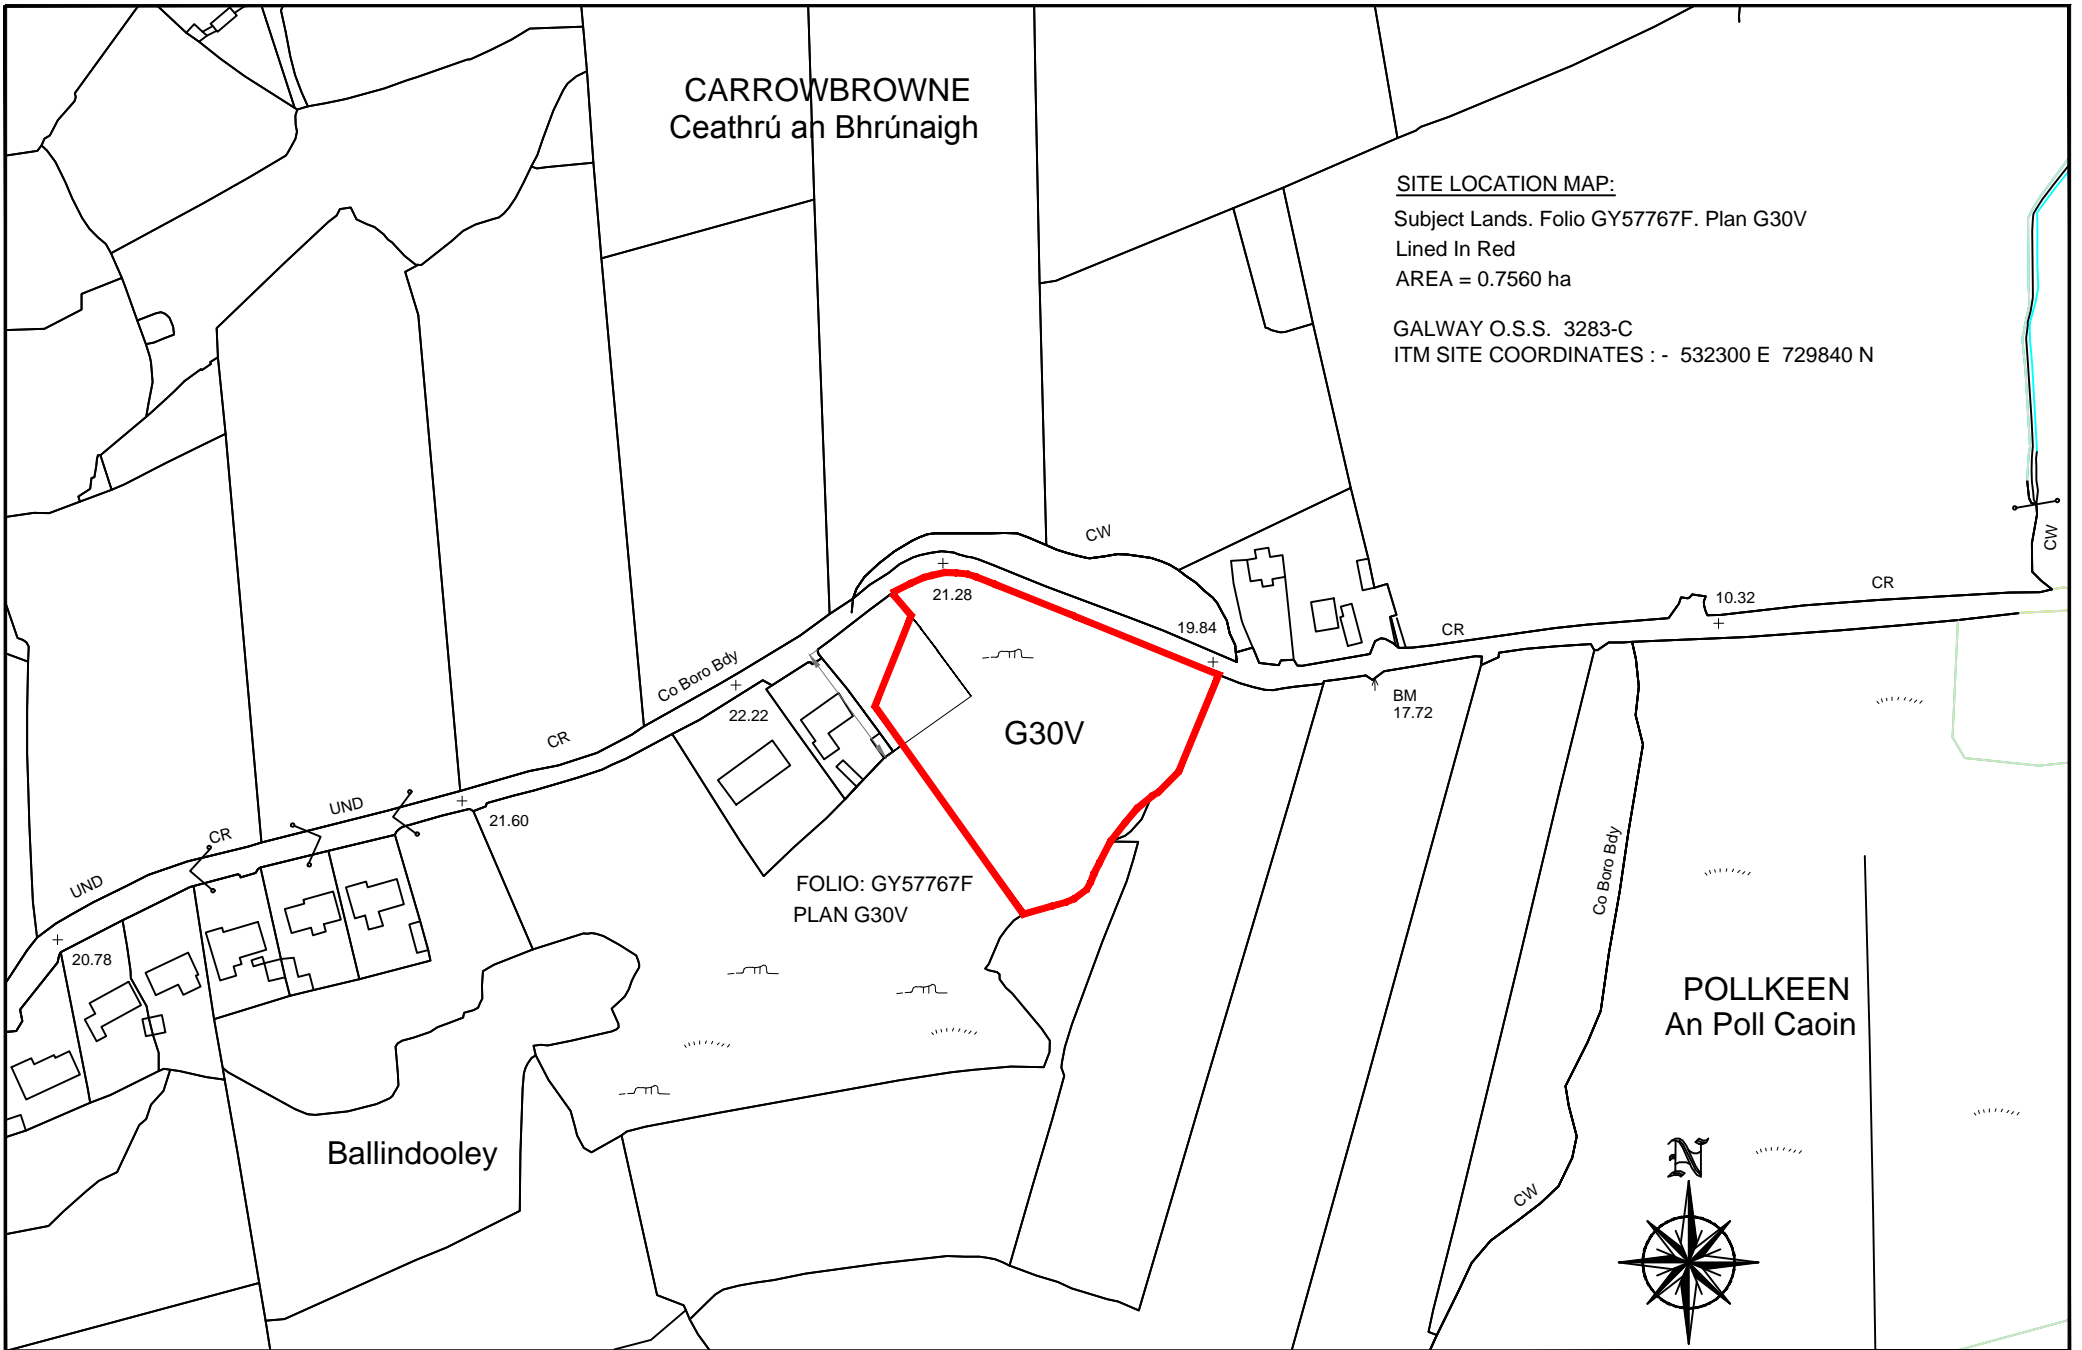

CARROWBROWNE
Ceathrú an Bhrúnaigh

SITE LOCATION MAP:

Subject Lands. Folio GY57767F. Plan G30V

Lined In Red

AREA = 0.7560 ha

GALWAY O.S.S. 3283-C

ITM SITE COORDINATES : - 532300 E 729840 N

Scale :- 1 : 2,500.